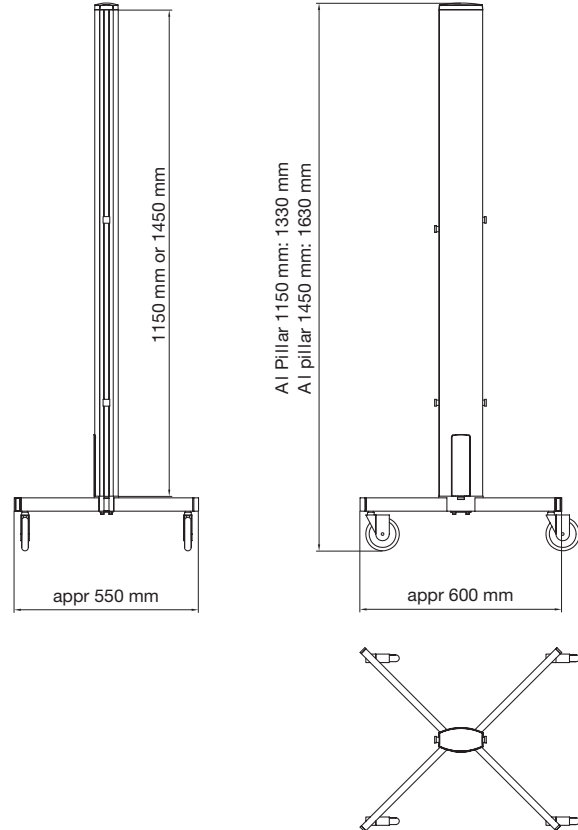

SMS PROJECTOR STAND-UP FM M2

SMART MEDIA SOLUTIONS

www.SmartMediaSolutions.se